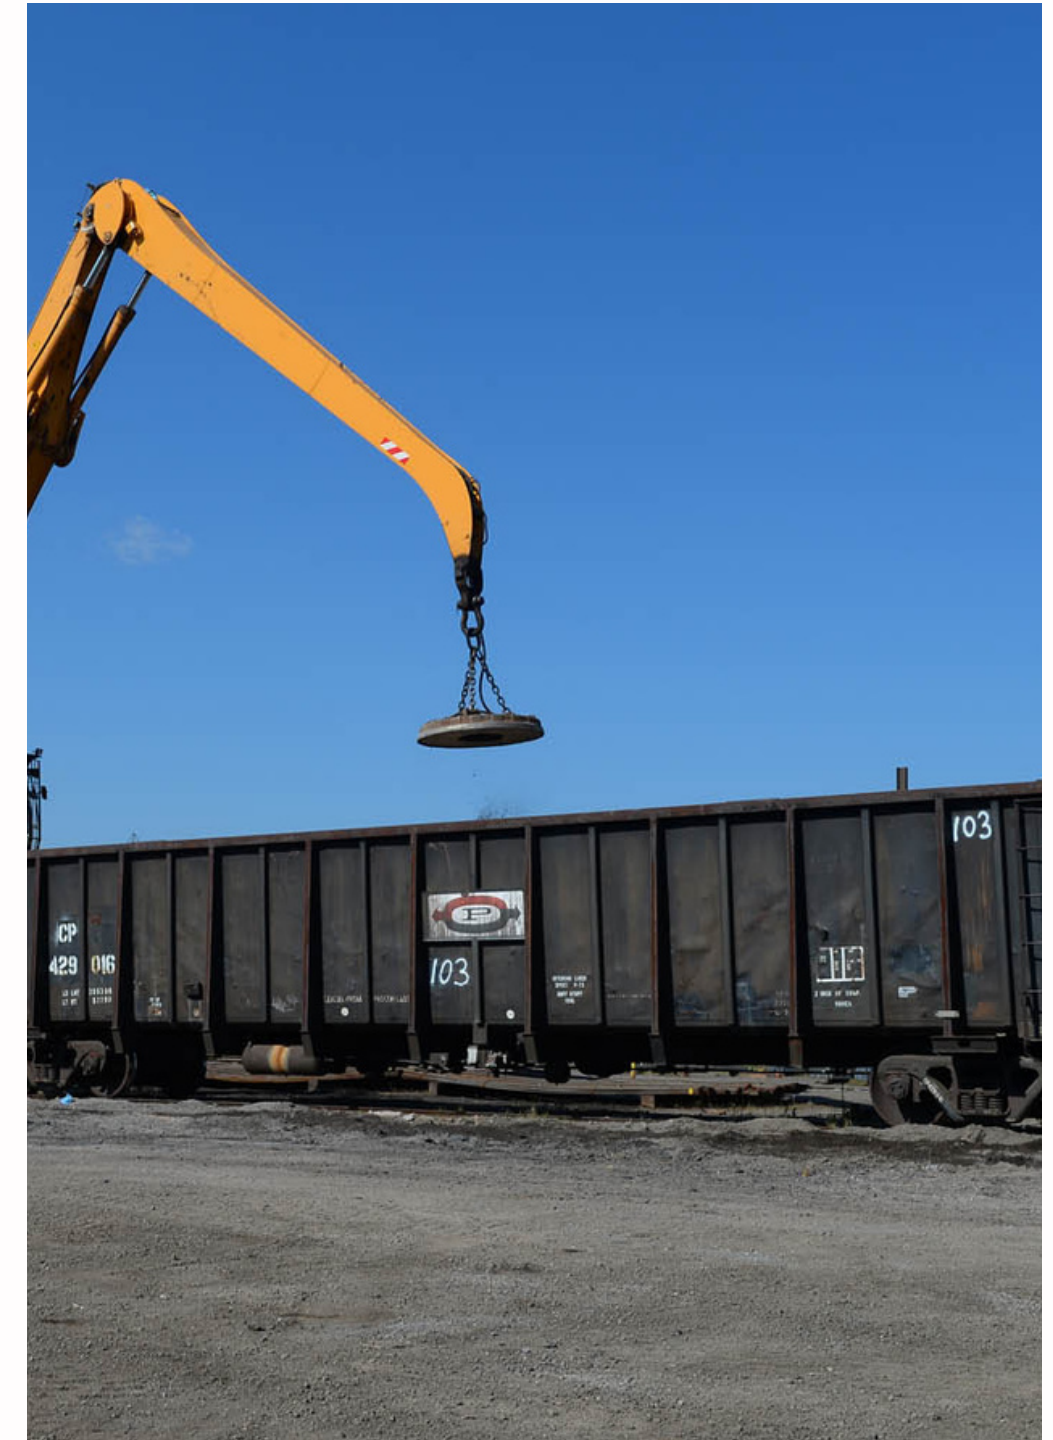

TO EVERYTHING ELSE

From trucking to rail, and even mobile services, our team of logistics experts are there to support you.