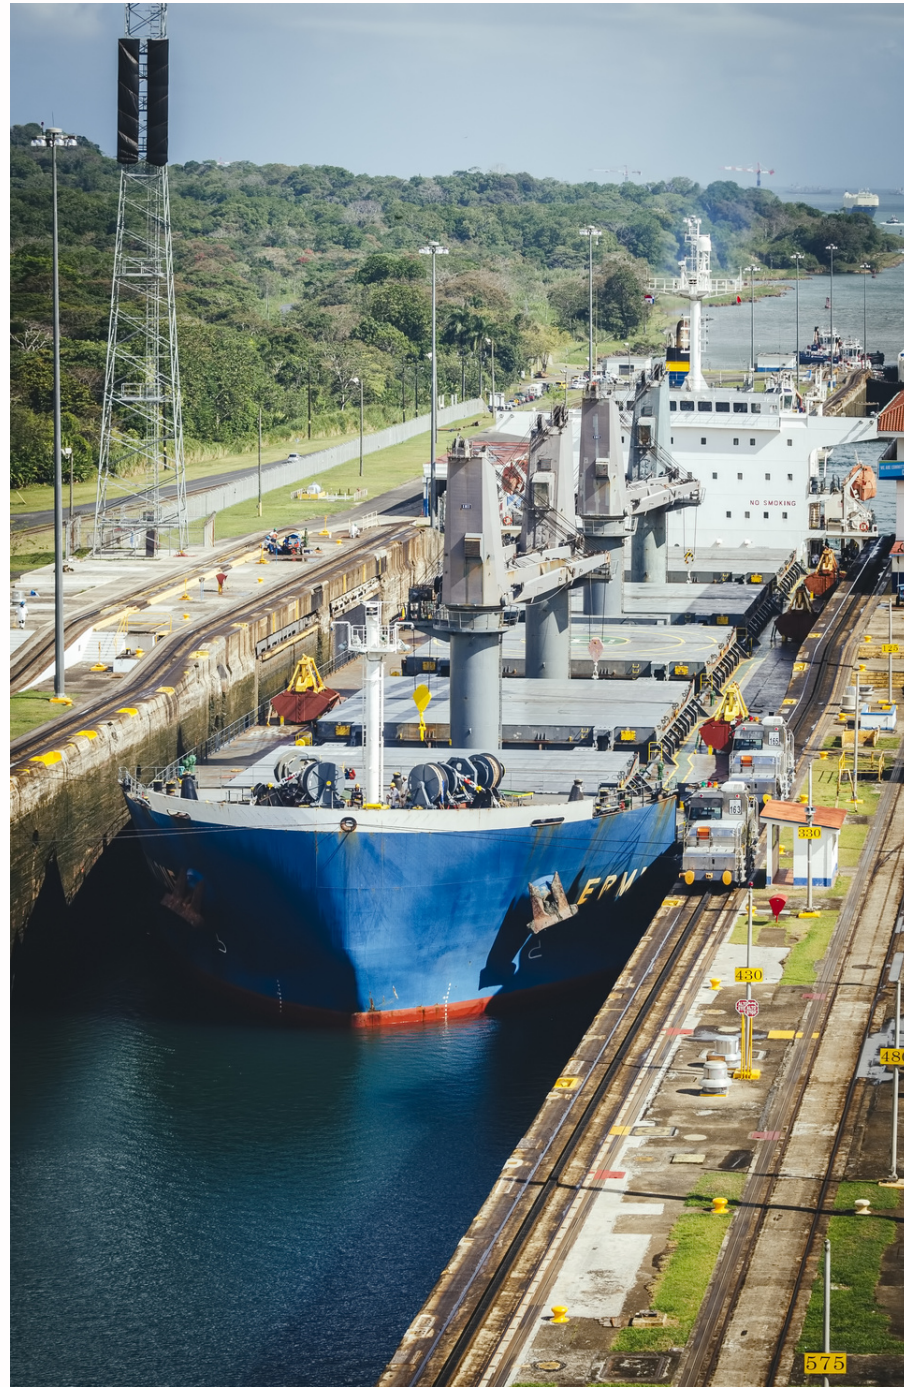

GERDAU STEEL IS ALL AROUND US. FROM AROUND THE WORLD...

Panama Canal, Panama
Gerda Sheet Piling