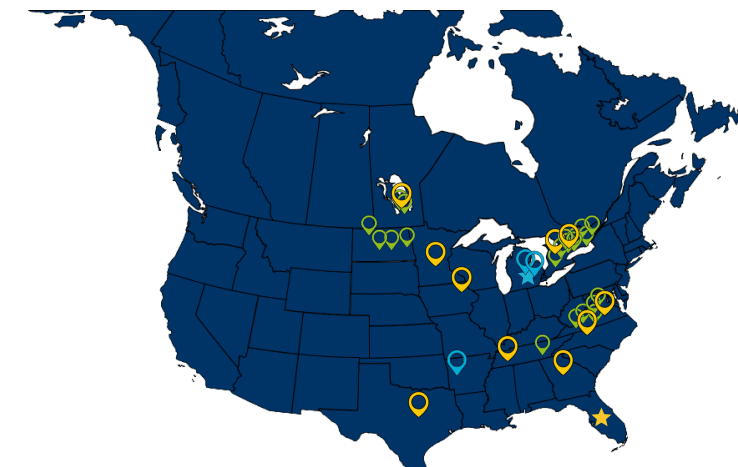

T: 905-668-8811

STEEL MILLS

Monroe, MI

A: 3000 E. Front Street

T: 734-243-2446

Whitby, ON

A: 1 Gerdau Court

T: 905-668-8811

Access our online location finder at www2.gerdau.com/metals-recycling

GERDAU NEAR YOU - MIDWEST

YARDS

Bismarck, ND

A: 1320 Airport Road

T: 701-223-0339

Fargo, ND

A: 3240 Main Ave