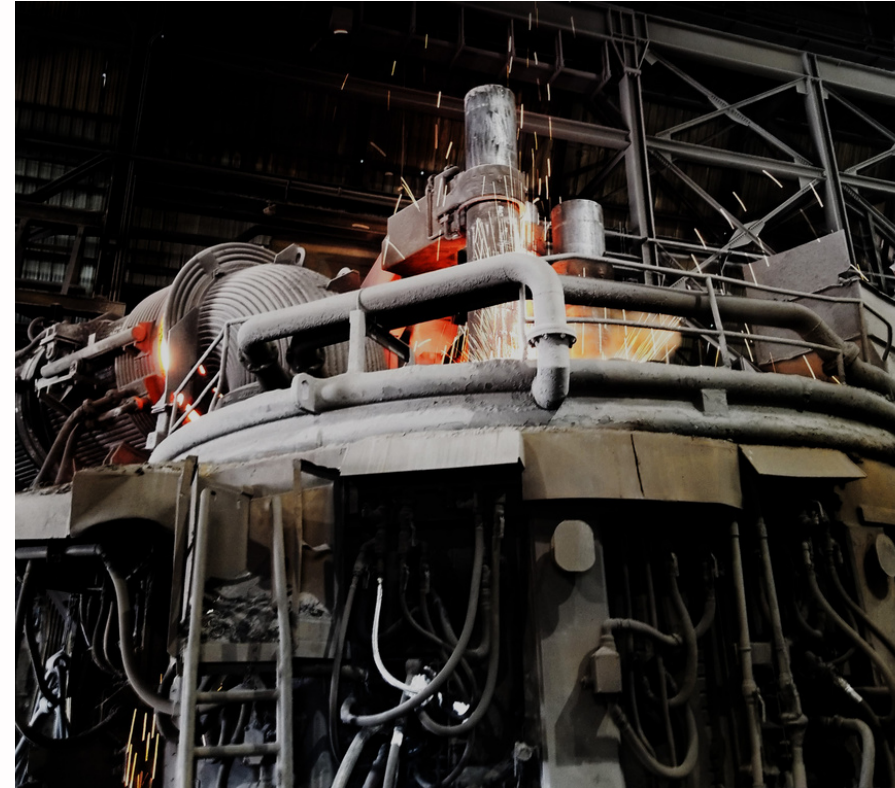

STEEL MAKING @ GERDAU

Scrap

Scrap metal is processed into a meltable size by shearing, torching, or shredding.

Melting

Recycled steel scrap is melted into liquid steel using high-powered electric arcs in our electric arc furnaces.

Casting

Liquid steel is cast into a semi finished product (billets) before being rolled into finished products.

Finished Product

Our North American facilities produce a wide range of finished products from beams, to elevator guide rails.