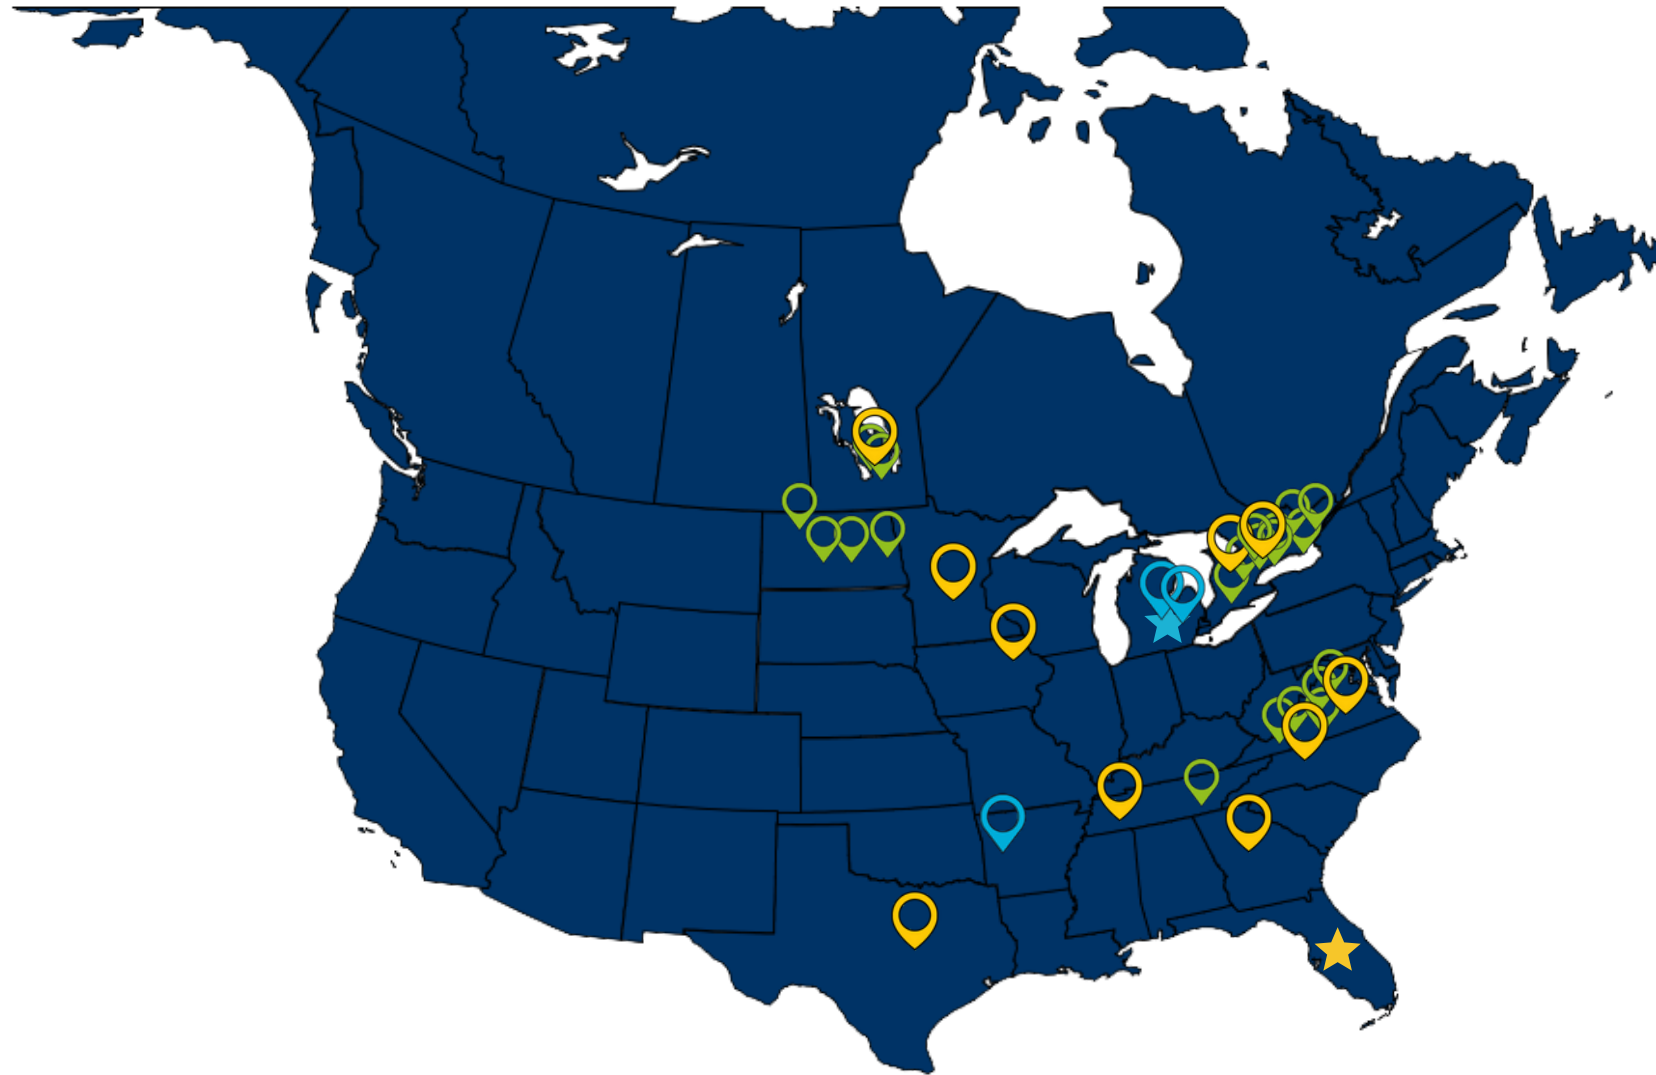

GERDAU NEAR YOU - SOUTH CENTRAL

SHREDDERS

Jackson, TN

A: 801 Gerdau Ameristeel Road

T: 731-265-0358

Midlothian, TX

A: 300 Ward Road

T: 972-779-1200

STEEL MILLS

Fort Smith, AR

A: 5225 Planters Road

T: 479-646-0223

Jackson, TN

A: 801 Gerdau Ameristeel Road

T: 731-265-0358

Midlothian, TX

A: 300 Ward Road

T: 972-779-1200

Access our online location finder at www2.gerdau.com/metals-recycling