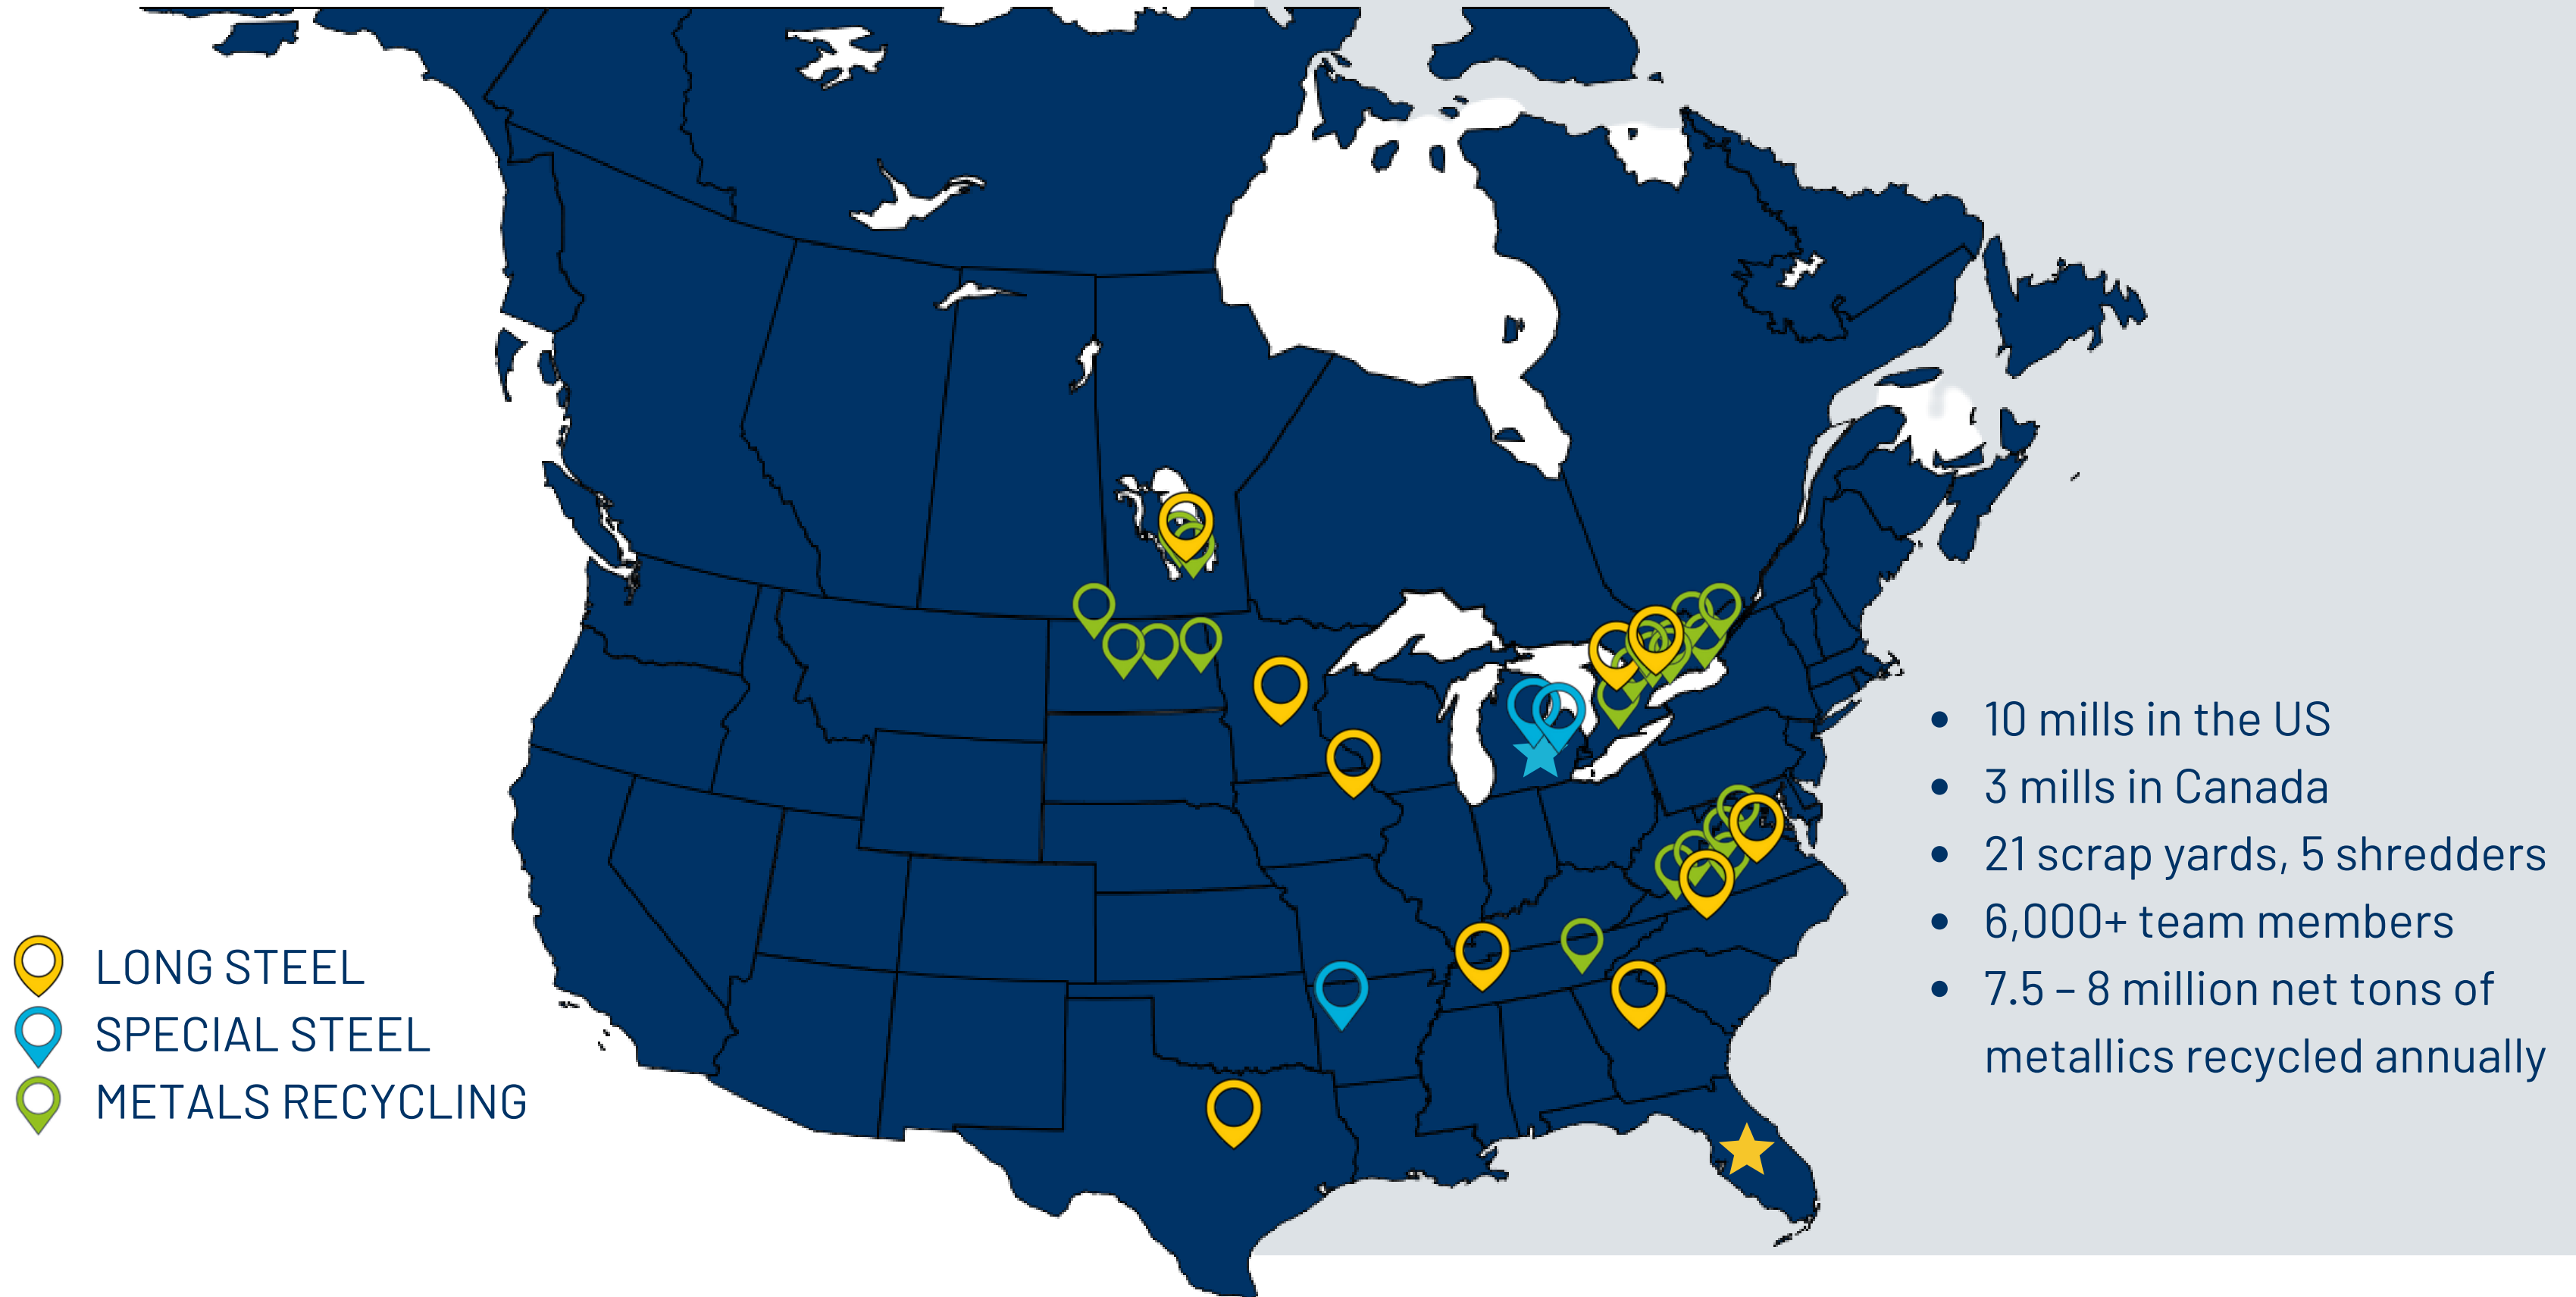

METALS RECYCLING MADE EASY

WHO WE ARE

- 119 years of experience
- Operations in 10 countries
- 30,000 employees
- Major producer of long steel and one of the world's largest suppliers of special steel
- Largest recycler in the communities where we operate
- Publicly traded (NYSE GGB)

WHERE WE ARE

- LONG STEEL
- SPECIAL STEEL
- METALS RECYCLING

- 10 mills in the US
- 3 mills in Canada
- 21 scrap yards, 5 shredders
- 6,000+ team members
- 7.5 - 8 million net tons of metallics recycled annually

STEEL MAKING @ GERDAU

Scrap

Scrap metal is processed into a meltable size by shearing, torching, or shredding.

Melting

Recycled steel scrap is melted into liquid steel using high-powered electric arcs in our electric arc furnaces.

Panama Canal, Panama
Gerda Sheet Piling

Wind Turbines, Global
Gerda Special Bar Quality

Eiffel Tower, Paris
Gerda Guide Rails

From bridges and roads, to skyscrapers and international landmarks, Gerda steel is all around us. Turning old into new.