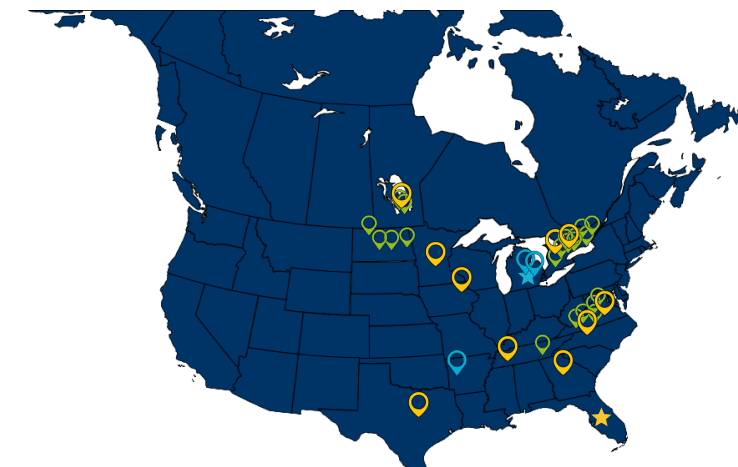

T: 204-482-6701

STEEL MILLS

Selkirk, MB

A: 1 Railway Street

T: 204-482-6701

Wilton, IA

A: 1500 3rd Street West

T: 563-279-1300

Access our online location finder at www2.gerdau.com/metals-recycling

GERDAU NEAR YOU - SOUTH CENTRAL

SHREDDERS

Jackson, TN

A: 801 Gerdau Ameristeel Road

T: 731-265-0358

Midlothian, TX

A: 300 Ward Road