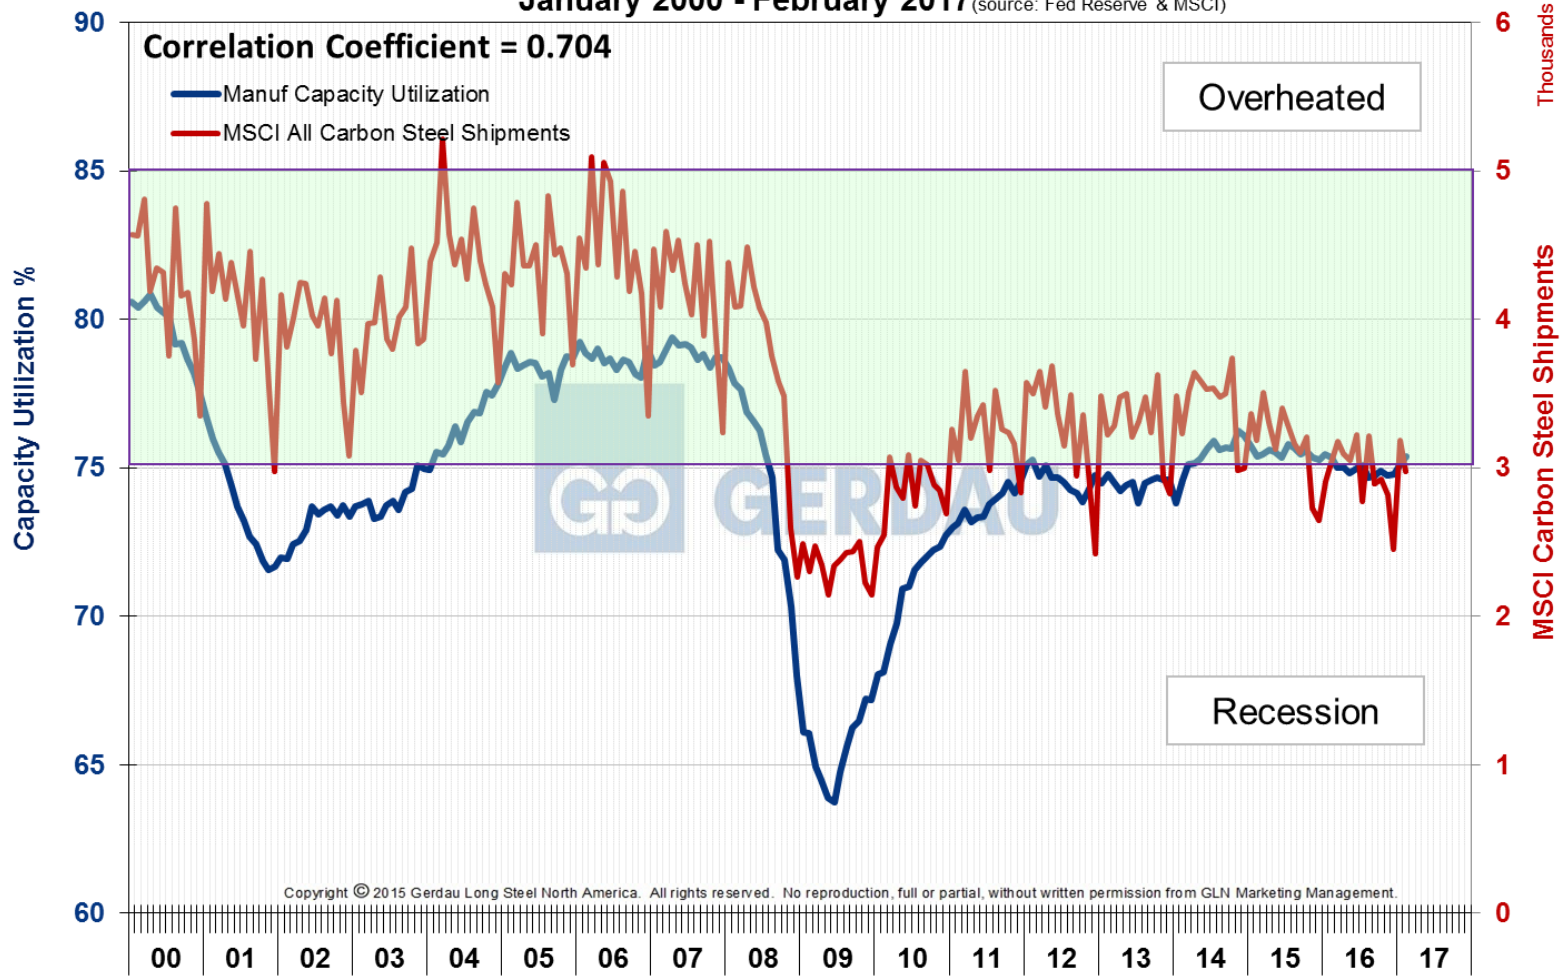

Fig. 2

Manufacturing Capacity Utilization vs MSCI Carbon Steel Shipments

January 2000 - February 2017 (source: Fed Reserve & MSCI)

Copyright © 2015 Gerdau Long Steel North America. All rights reserved. No reproduction, full or partial, without written permission from GLN Marketing Management.