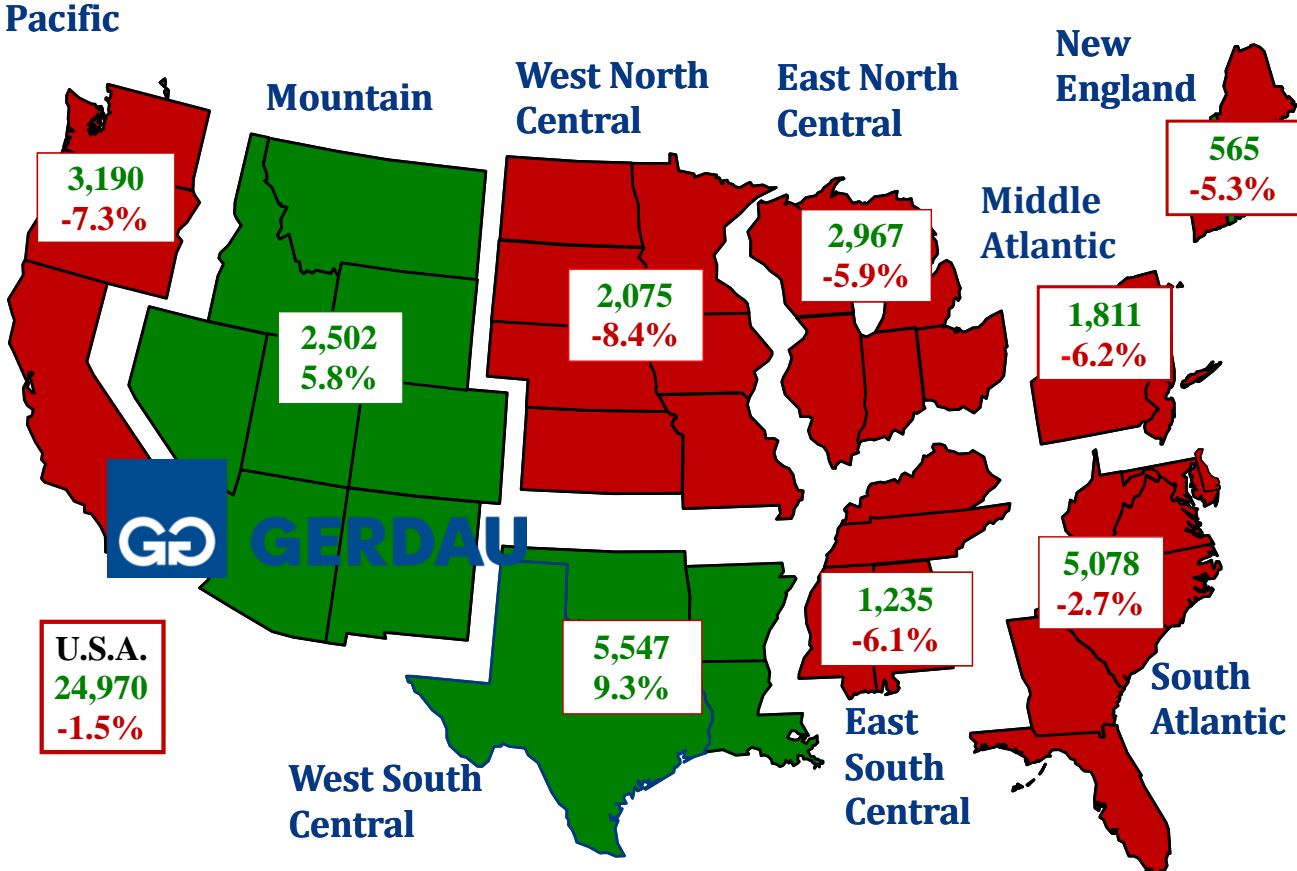

Fig. 2

Portland Cement Short Tons (000) Shipped 3 months total ending May 2017 & 3 month Y/Y % Change