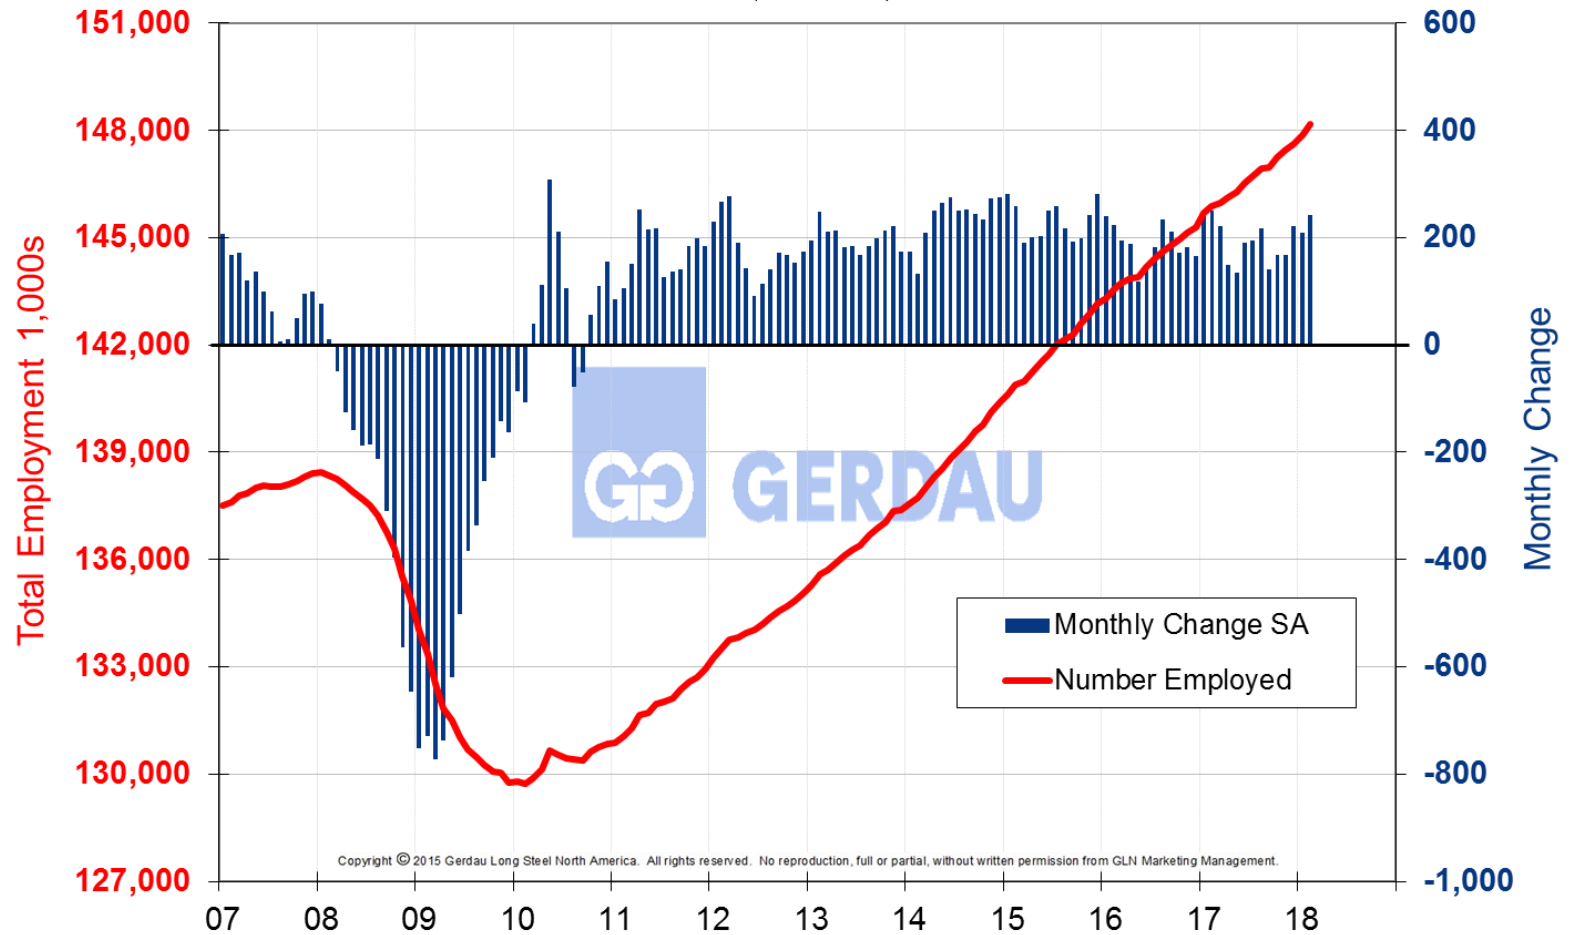

Fig. 1

US Non Farm Employment. January 2007 to February 2018 Total Employed and 3 Month Moving Average of Net Change

(source: BLS)

Copyright © 2015 Gerdau Long Steel North America. All rights reserved. No reproduction, full or partial, without written permission from GLN Marketing Management.