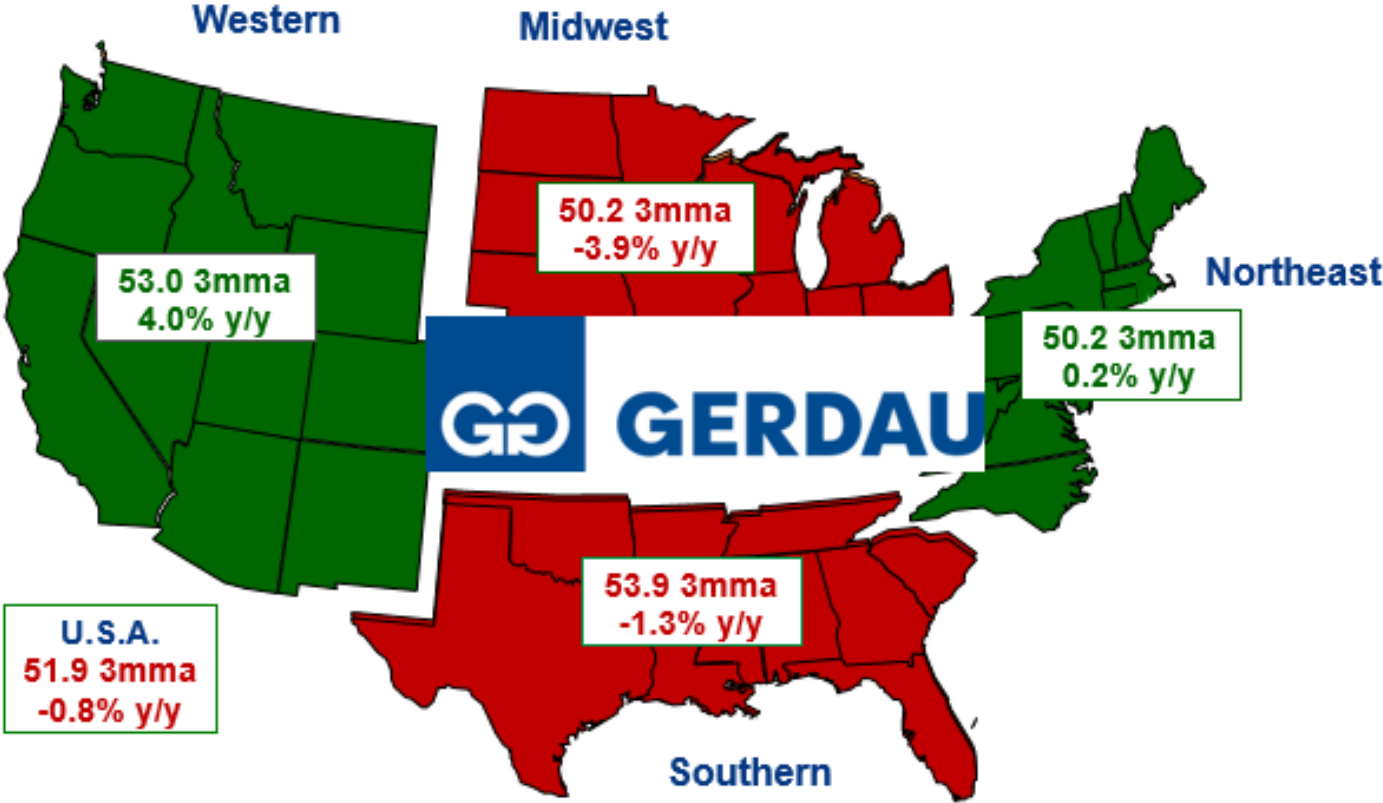

Figure 1

Architects Billings Index May 2018

3 month moving average index & 3 months y/y change [.....:AIA]