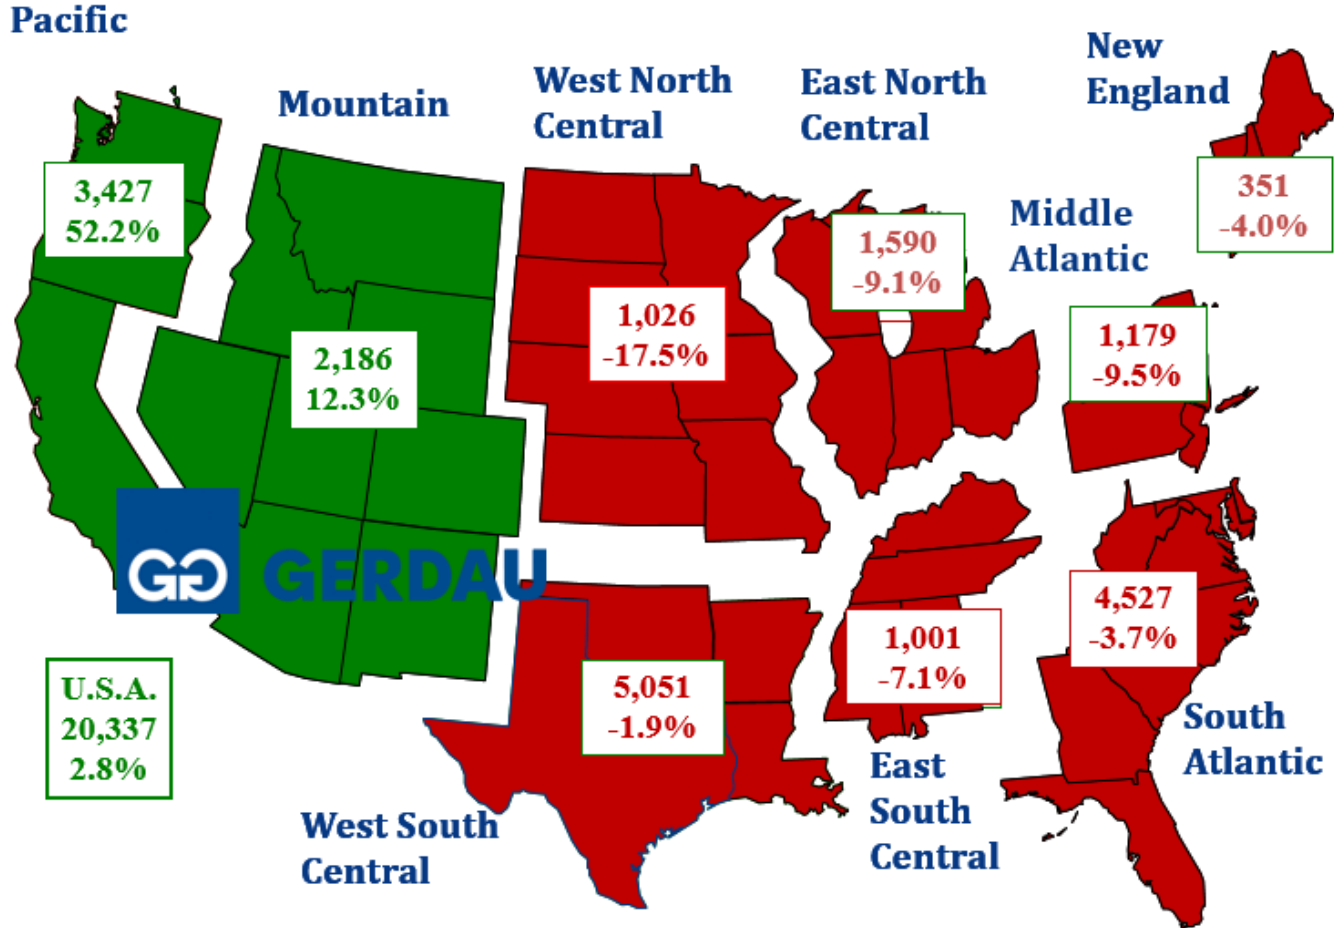

Figure 1

Portland Cement Short Tons (000) Shipped 3 months total ending March 2018 & 3 month Y/Y % Change