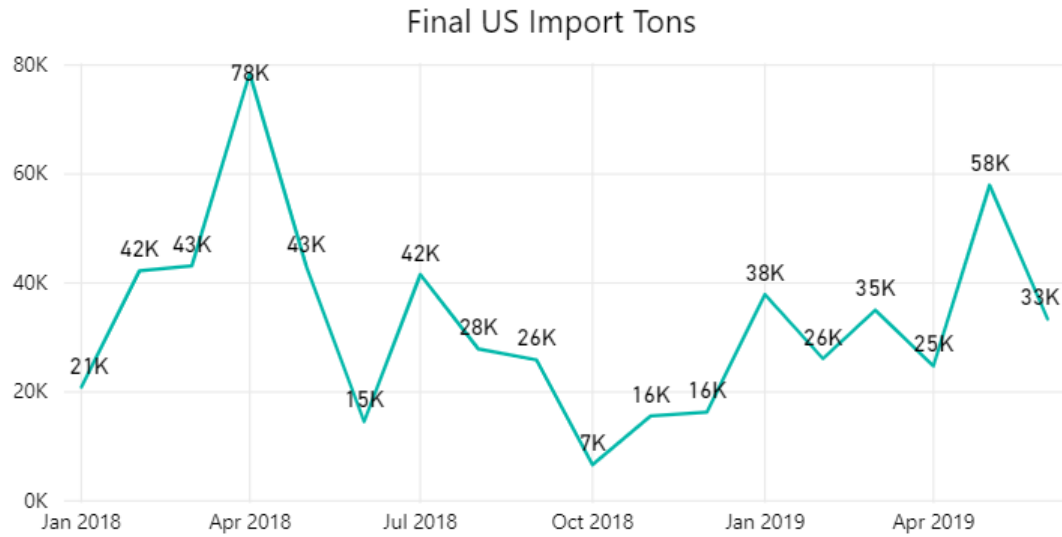

Final Imports: Beams

Fig. 1

Country	January 2018	February 2018	March 2018	April 2018	May 2018	June 2018	July 2018	August 2018	September 2018	October 2018	November 2018	December 2018	January 2019	February 2019	March 2019	April 2019	May 2019	June 2019	
Luxembourg	5,744	13,190	7,714	9,622	13,724	9,868	17,129	5,174	12,458	2,603	2,496	5,337	19,380	6,801	12,930	9,440	10,945	13,757	
South Korea	7,328	14,537	11,434	25,882	17,959	702	10,115	8,596	4,250	54	2,826	5,907	7,306	17,988	7,458	205	33,879	577	
Taiwan		1,720	11,381	26,740	13	16	578	3,307	4,706	10	4,573		8,394	238	9,769		9,987	4,982	
Mexico	3,246	4,907	4,416	6,289	6,859	1,446	1,429	2,570	1,708	1,105	3,110	1,307	399	598	2,745	4,352	2,088	1,218	
Canada	3,471	3,258	2,548	2,356	3,008	1,412	681	2,488	1,690	2,164	1,570	3,184	1,342	49	1,706	1,561	779	1,598	
United Arab Em	19	190	36			44	11,145	3,483	51	373	167	52	103	48	266	7,396	135	10,583	
Spain	760	4,064	4,465	7,094	1,152	913	20	18	127	79	118	399	900	121	156	1,768	94	282	
Germany	116	264	835	176	354	135	440	1,378	835	403	233	702	86	56	267		41	17	349
China	14		178	116	40	33		810	491				4						15
United Kingdom	167	80	89	147	59		8	3		20	14	9		6				8	
Russia		13	64	5	18														
Japan	5			10			3	68		10		2			5				
Poland			3	3	3							6						3	52
Brazil	15																		
Turkey					13														
Romania												7							
Guatemala				5															
South Africa									4										
Italy					2														
Czech Republic	2																		
Total	20,887	42,224	43,163	78,444	43,204	14,569	41,549	27,894	25,889	6,643	15,576	16,299	37,881	26,116	35,035	24,782	57,934	33,412	