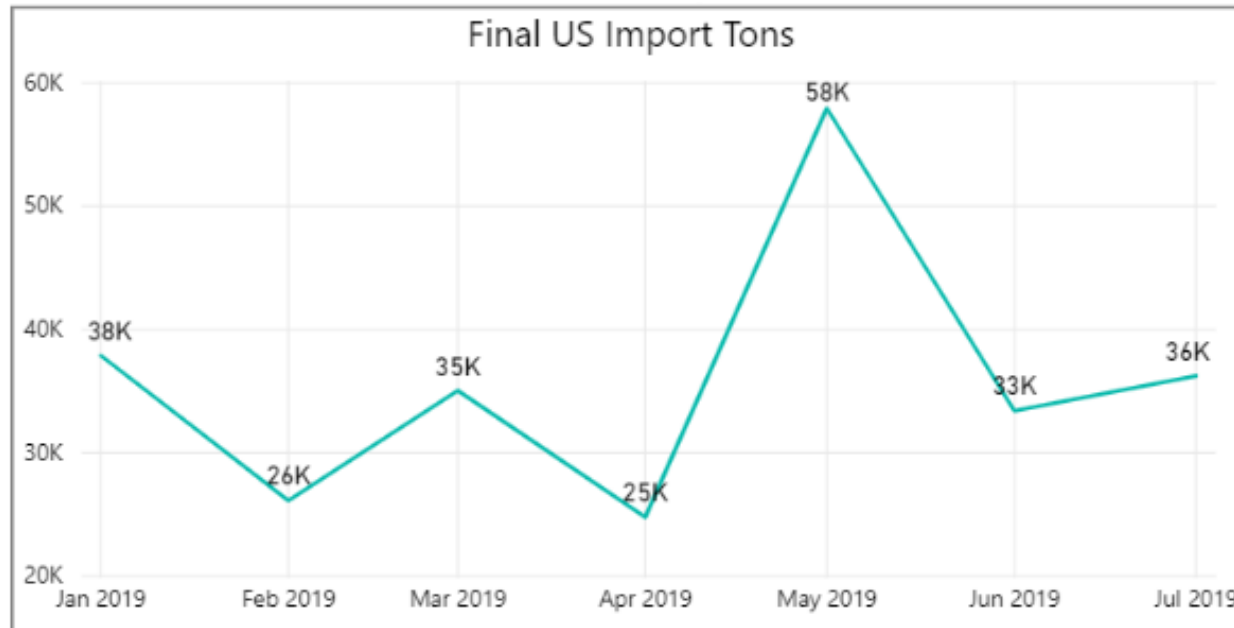

Beam Final Imports

Fig. 1

[Back to report](#)

FINAL US IMPORTS BY COUNTRY

Country	January 2019	February 2019	March 2019	April 2019	May 2019	June 2019	July 2019
Canada	1,342	49	1,706	1,561	779	1,598	2,625
China						15	1,177
Germany	56	267		41	17	349	70
Japan			5				
Luxembourg	19,380	6,801	12,930	9,440	10,945	13,757	18,583
Mexico	399	598	2,745	4,352	2,088	1,218	1,706
Poland					3	52	
South Korea	7,306	17,988	7,458	205	33,879	577	9,574
Spain	900	121	156	1,788	94	282	1,907
Taiwan	8,394	238	9,769		9,987	4,982	529
United Arab Em	103	48	266	7,396	135	10,583	51
United Kingdom		6			8		24
Total	37,881	26,116	35,035	24,782	57,934	33,412	36,245